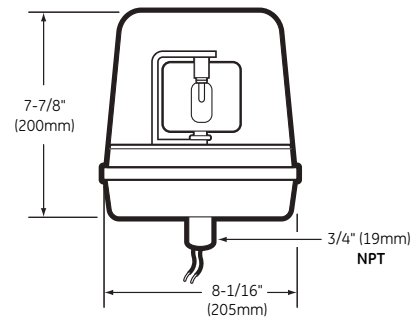

CSA Certified for:

Class	Division	Group	Temperature Code
I	2	A, B, C, D	T1 (450°C, 852°F)
II	2	F, G	T6 (85°C, 185°F)
III	1	---	T6 (85°C, 185°F)

NOTE: Unit can be mounted on WBR or CBR bracket in non-Division 2 locations.

Standard Features

- CSA listed for Division 2 hazardous locations
- Supplied in CSA certified NEMA 4X enclosure
- 120VAC, 60 Hz.
- 3/4" conduit mounting
- For indoor or outdoor (weatherproof) applications (-35 to +66°C)
- Choice of six Lexan® lens colours

Applications

The 58 Series rotating beacon is ideally suited for applications where high ambient noise levels make audible signals difficult to hear or other types of visual signals (strobes or flashing lights) hard to distinguish. The 58 series has been designed for indoor, outdoor (weatherproof) and NEMA 4X installations. For outdoor (weatherproof) applications the unit must be conduit mounted with dome facing up. The base mounts on a 3/4" (19) NPT conduit. The Lexan® Lens dome is available in 6 colours: Red, Amber, Blue, Green, Magenta and Clear.

Installation and Mounting