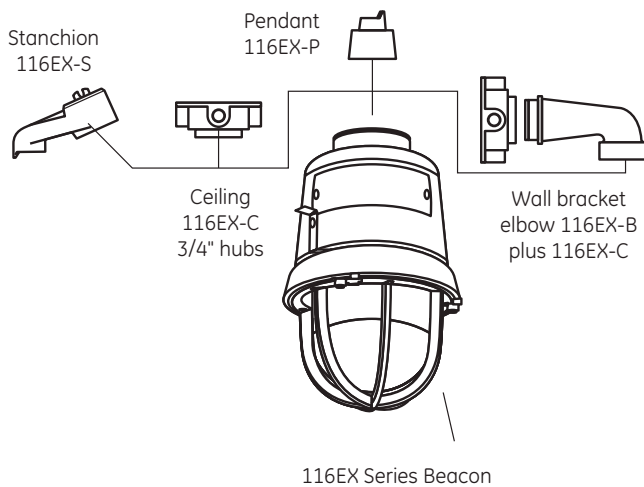

Overview

Our explosionproof AdaptaBeacons are designed for installation in hazardous location environments. Rigid specifications and state-of-the-art technology provide for high visual output and low maintenance. The units are approved for Division 1 and 2 locations and are NEMA 3R and 4X rated - 116EXM and 116DEXM models have additional marine ratings. Models are available for pendant, wall, ceiling and stanchion mounting.

Mounting Options

Standard Features

- **Bracket, ceiling, pendant or stanchion mount**
- **High impact glass dome, dome guard included**
- **Factory sealed**
no external seals required
- **Quick connect**
threads onto mounting module for easy installation
- **Shock absorbing receptacle**
- **Easy to assemble & relamp**
- **silicone gaskets seal out dirt & moisture**
- **epoxy powder coat for corrosion resistance**
- **cUL listed for:**
Class I, Division 1 Groups C and D
Division 2, Groups A, B, C and D
Class II, Division 1 and 2, Groups E, F and G
Class III, Division 1 and 2
- **NEMA Type 3R and 4X rated**
- **Marine rated (excludes 116EXST(+)-EK)**

(+) Specify colour: R=Red, A=Amber, B=Blue, G=Green, C=Clear, M=Magenta

Installation and Mounting